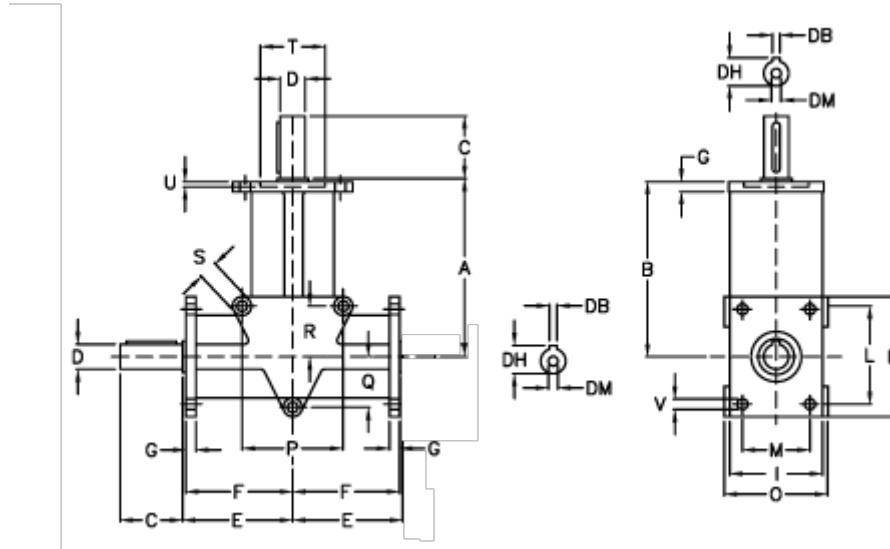

Article number: 2944020002200

Description: Bevel gear RAN 20SB i=2

Measures

| | | | |
|-------------|----------|----------|-----------|
| A | = 142.5 | E = 77.5 | O = 76 |
| B | = 140 | F = 75 | P = 76 |
| C | = 50 | G = 8 | Q = 38 |
| DB | = 6 | H = 96 | R = 38 |
| Description | = RAN 20 | I = 74 | S = 9.0 |
| DH | = 22.5 | L = 76 | T H7 = 52 |
| D h6 | = 20 | M = 54 | U = 4.0 |
| DM | = M8 | N = 8.5 | V = 8.5 |

Weight (kg) = 3.2